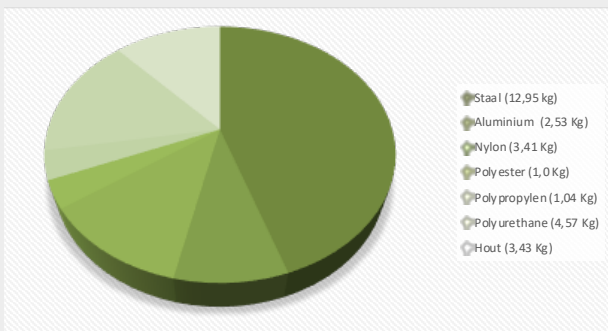

Use of low-emission materials

> **ISO 14001**

ISO 14001

Aandeel Materiaal // Material contents

Materiaal Material	Waarvan gerecycled Which recycled	Recyclebaar Recyclable
Staal // Steel	56%	100%
Aluminium	100%	100%
Nylon	100%	100%
Polyester	0%	100%
Polypropylene	0%	100%
Polyurethanes	0%	0%
Hout // Wood	0%	100%