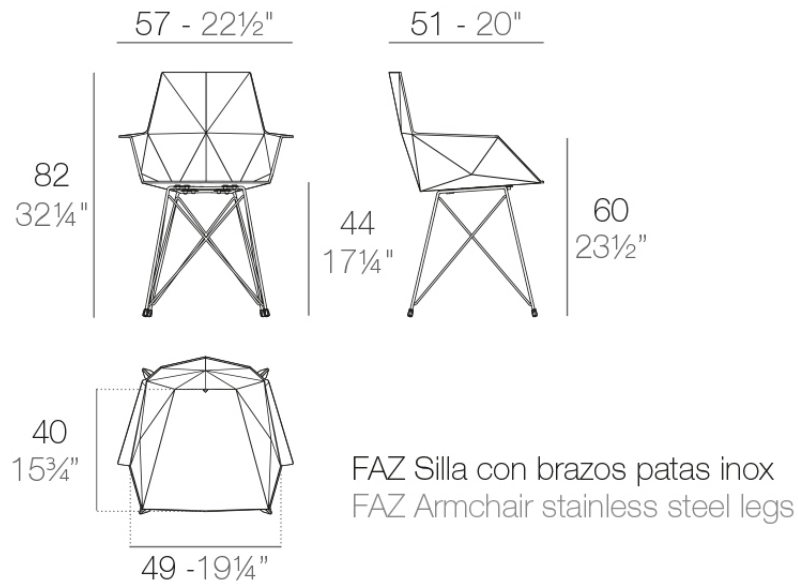

Faz armchair steel base

by Ramón Esteve

Faz is a modular collection of outdoor furniture and planters designed by Ramón Esteve for Vondom. He is the architect of harmony, serenity, timelessness and universality, and he has created mineral and emphatic shapes that make Faz a design that contextualizes with homes and installations. An ambience, encircling as a result of the blissful combination of the material and lighting, so that the sole sensation would be its fusion.

Info

Description

One piece moulded seat and back polypropylene chair. The legs are made in stainless steel with lacquer in a colour to match the seat. Item suitable for indoor and outdoor use.

Weight: 5.03 Kg