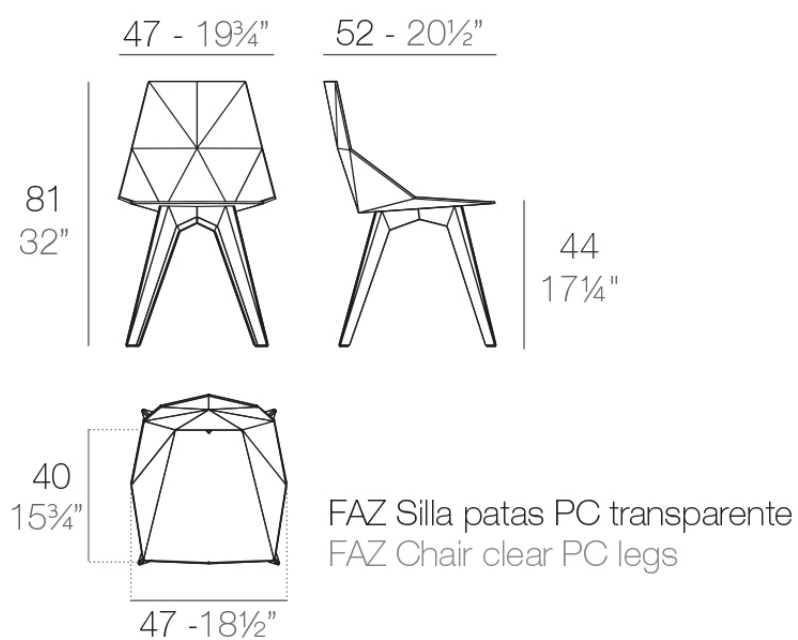

Faz chair

by Ramón Esteve

Faz is a modular collection of outdoor furniture and planters designed by Ramón Esteve for Vondom. He is the architect of harmony, serenity, timelessness and universality, and he has created mineral and emphatic shapes that make Faz a design that contextualizes with homes and installations. An ambience, encircling as a result of the blissful combination of the material and lighting, so that the sole sensation would be its fusion.

Info

Description

One piece moulded seat and back polypropylene chair, with clear polycarbonate legs. Item suitable for indoor and outdoor use.

Weight: 3.81 Kg

Finishes

finishes

BASIC PP
Ref. 54062

white