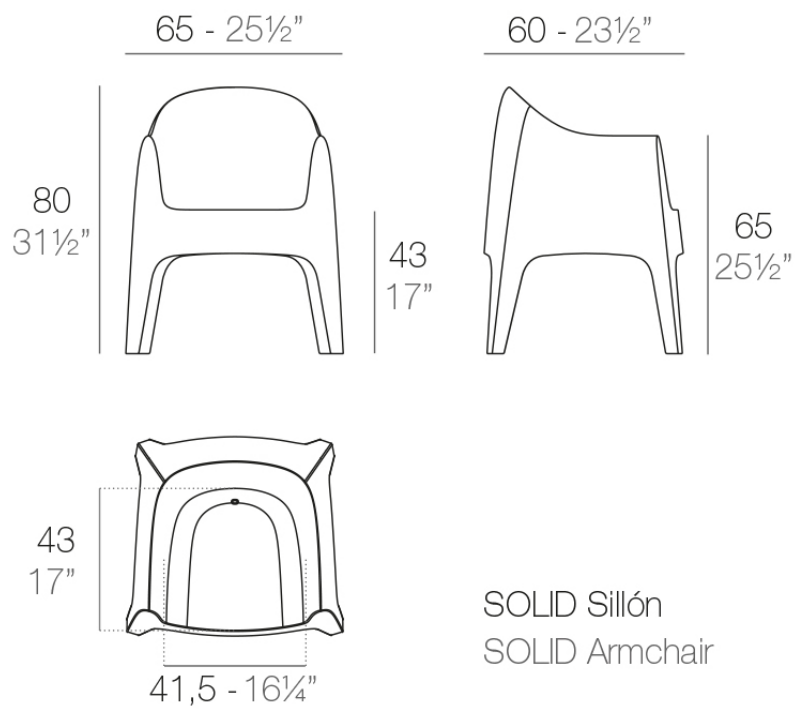

Info

Description

Made of injected polypropylene with mineral additives. Stackable. Available in several colors. Item suitable for indoor and outdoor use.

Weight: 7.5 Kg

Finishes

finishes

BASIC PP
Ref. 55027