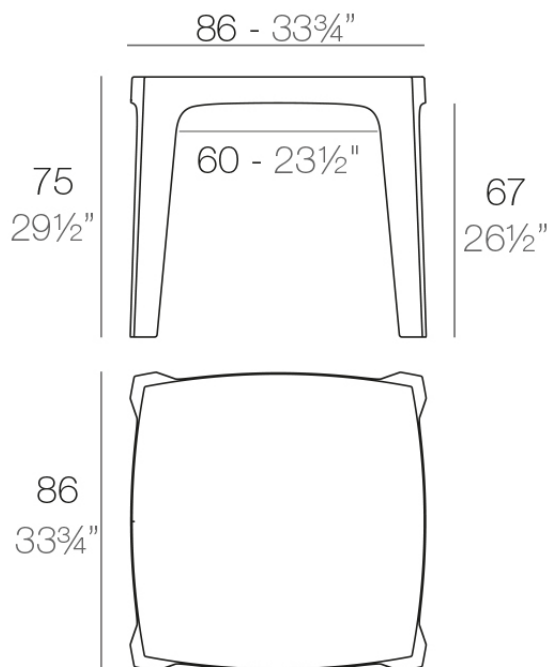

Info

Description

Made of injected polypropylene with mineral additives. Stackable. Available in several colors. Item suitable for indoor and outdoor use.

Weight: 11 Kg

SOLID Mesa
SOLID Dining Table

Finishes