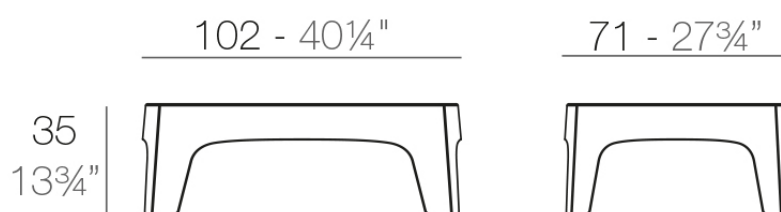

## Description

Made of injected polypropylene with mineral additives. Stackable. Available in several colors. Item suitable for indoor and outdoor use.

Weight: 10 Kg

SOLID Mesa Baja  
SOLID Low Table