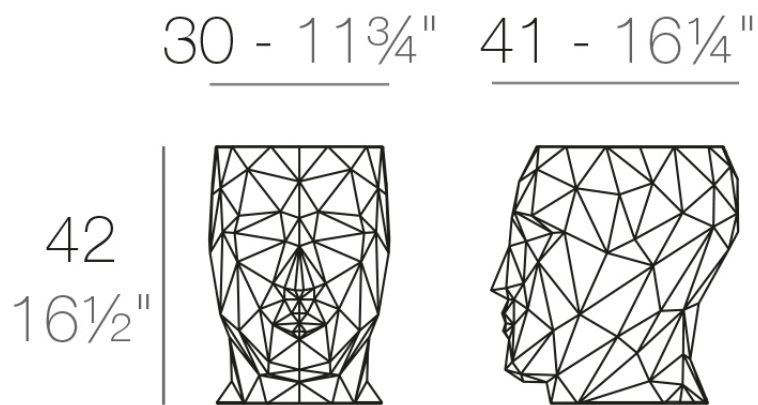

Info

Description

Made of polyethylene resin by rotational moulding. 100% Recyclable. Item suitable for indoor and outdoor use. Available in different finishes.

Weight: 3.1 Kg

ADAN Taburete Bajo
ADAN Low Stool