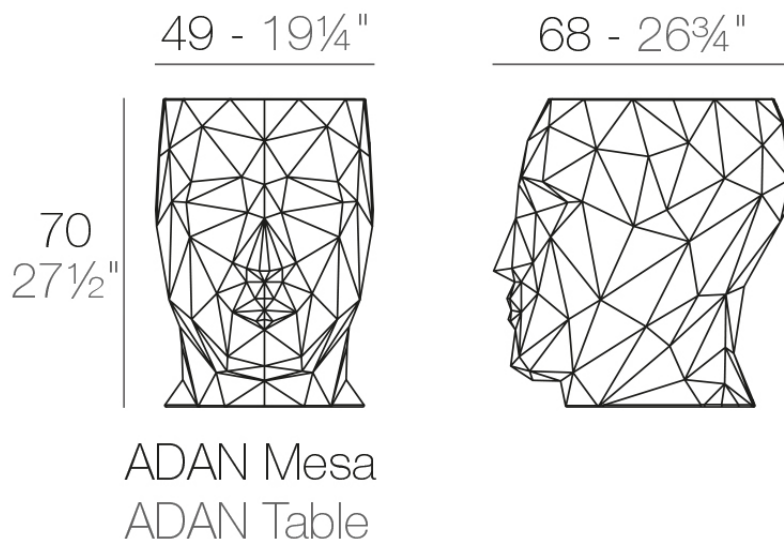

Products / Dining Tables / Adan Table 49x68x70

Adan table 49x68x70

by Teresa Sapey

Teresa Sapey surprises us with her creations, this time through the ADAN Collection for Vondom, an item with a lot of personality, and a shape which is faceted, like that of a diamond. More than objects, they are multifunctional architecture pieces, since besides being used as design planters, they can be used as seats, flower pots, auxiliary tables... They are lifestyle objects that create a stir, fitting in with any style and are made of materials that allow for both outdoor and indoor use.

Info

Description

Made of polyethylene resin by rotational moulding. 100% Recyclable. Item suitable for indoor and outdoor use. Available in different finishes.

Weight: 8.5 Kg

Finishes

finishes

BASIC

Ref. 49062